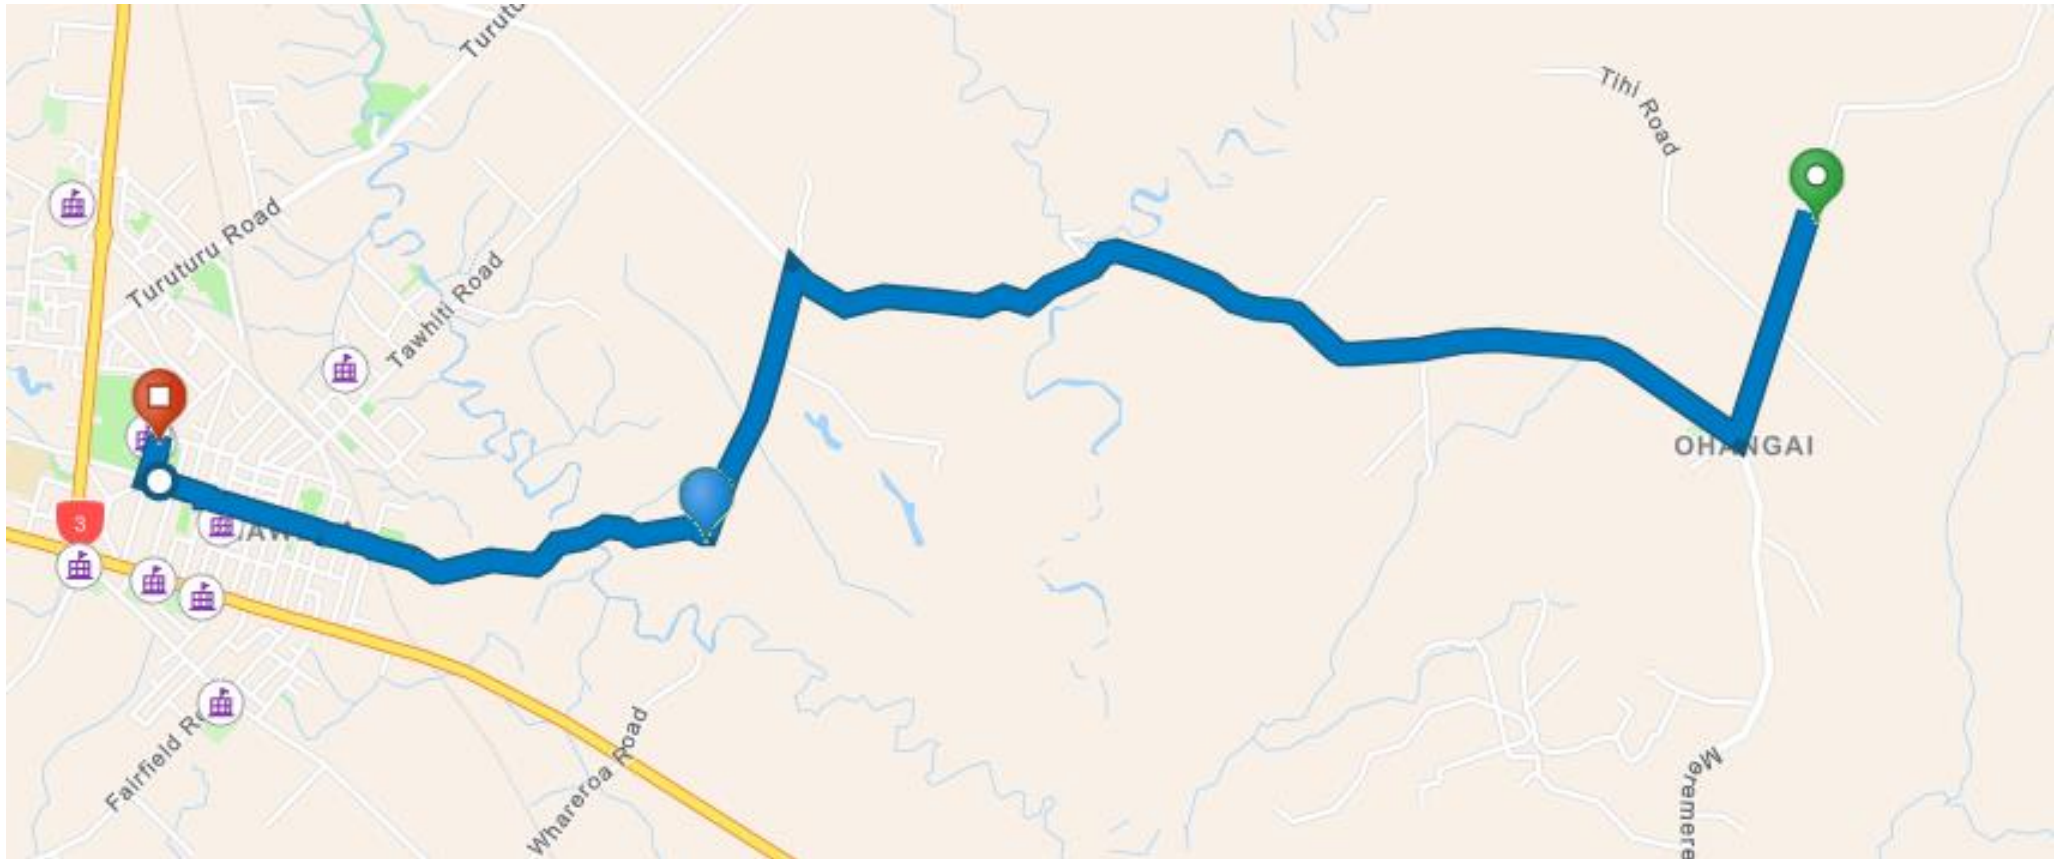

D070102

Route will now start in Manaia and travel via Ohawe, Ketemarae Road, Glover road and to schools.

Route no longer mapped to start at schools.

D070103

Route will start at the top of Kakapirau Road and travel to Ingahape Road. No other changes.

D070104 – Route will now start at 131 Whenuku Road. Route will no longer travel down Ketemarae Road and Glover road (already serviced on D070102). Will no longer service Turuturu as no eligible students.

D070106 – Major change.

Route will now start at 682 Meremere Road. Route has been pulled back from the corner of Allen Road to start at 682 Meremere Road. No longer travelling on Turuturu Road and Ohangai Road (these roads are serviced by another run)

D070107 – First pick up on route now 450 Turuturu Road.  
Pull back Ararata Road to 4<sup>th</sup> eligible student at 1122 Ararata Road

D070108 – Major Change - remove leg to Hawera Christian school. Amend route to start at furthest student, not at school.