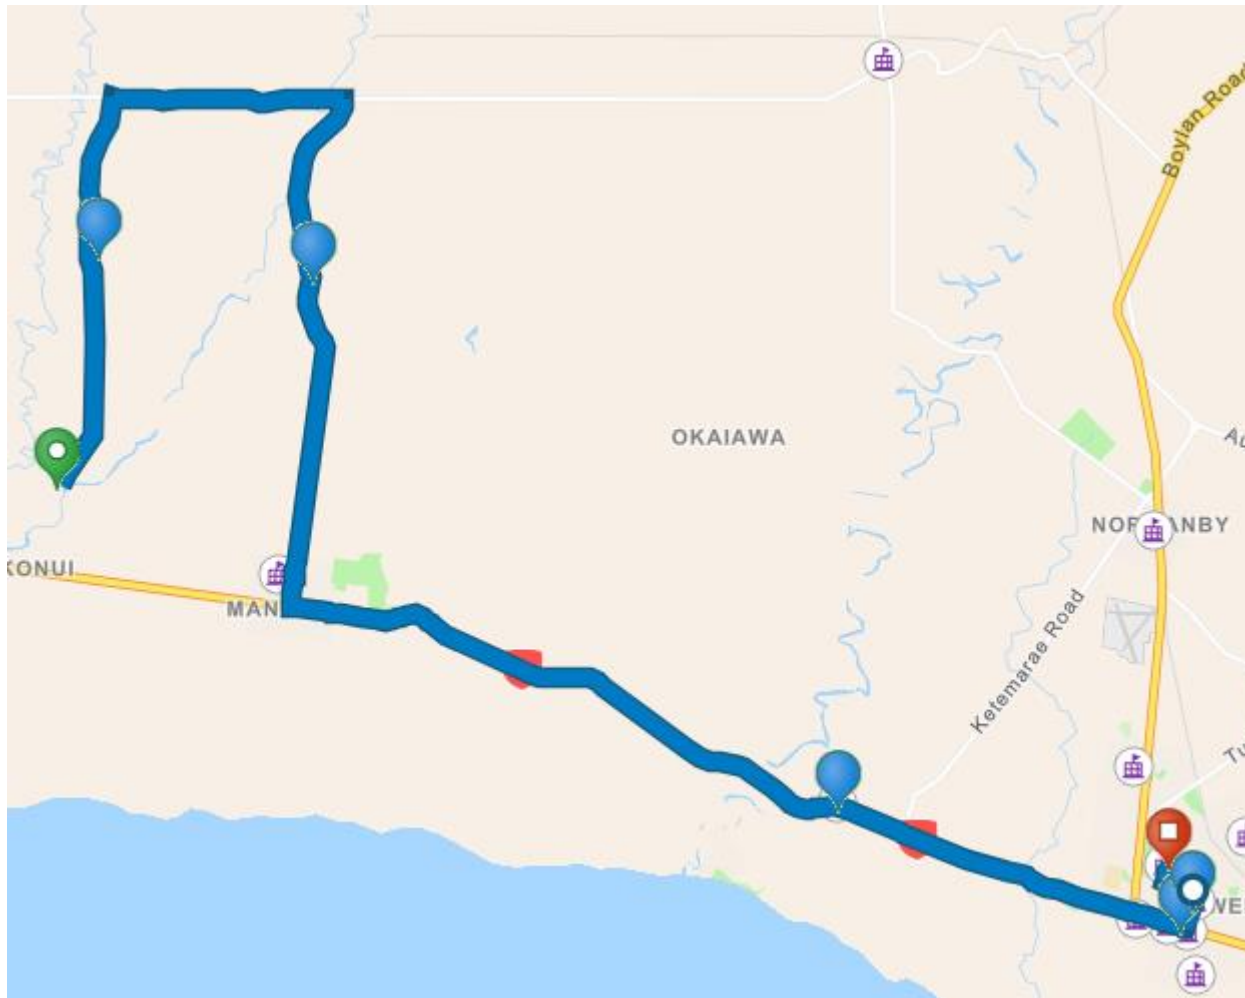

D070105 – Route amended to start at 4<sup>th</sup> eligible student on route. Route will no longer travel up to Tempsky road, but will cut along Normanby road (to Normanby) and down SH3. No longer travelling on Ohangai Road and Turuturu Road (already serviced by other runs). Route will include leg out to Hawera Christian school. Pm in reverse

D070106 – Major change.

Route will now start at 682 Meremere Road. Route has been pulled back from the corner of Allen Road to start at 682 Meremere Road. No longer travelling on Turuturu Road and Ohangai Road (these roads are serviced by another run)

D070107 – First pick up on route now 450 Turuturu Road.  
Pull back Ararata Road to 4<sup>th</sup> eligible student at 1122 Ararata Road

D070108 – Major Change - remove leg to Hawera Christian school. Amend route to start at furthest student, not at school.

Pulled route back to 4<sup>th</sup> eligible student on Fraser road. First pick up 452 Fraser road.

No longer traveling on Turuturu Road

D070109 – Amend route to start at furthest eligible student.

Route to start at 135 Upper Glenn Road