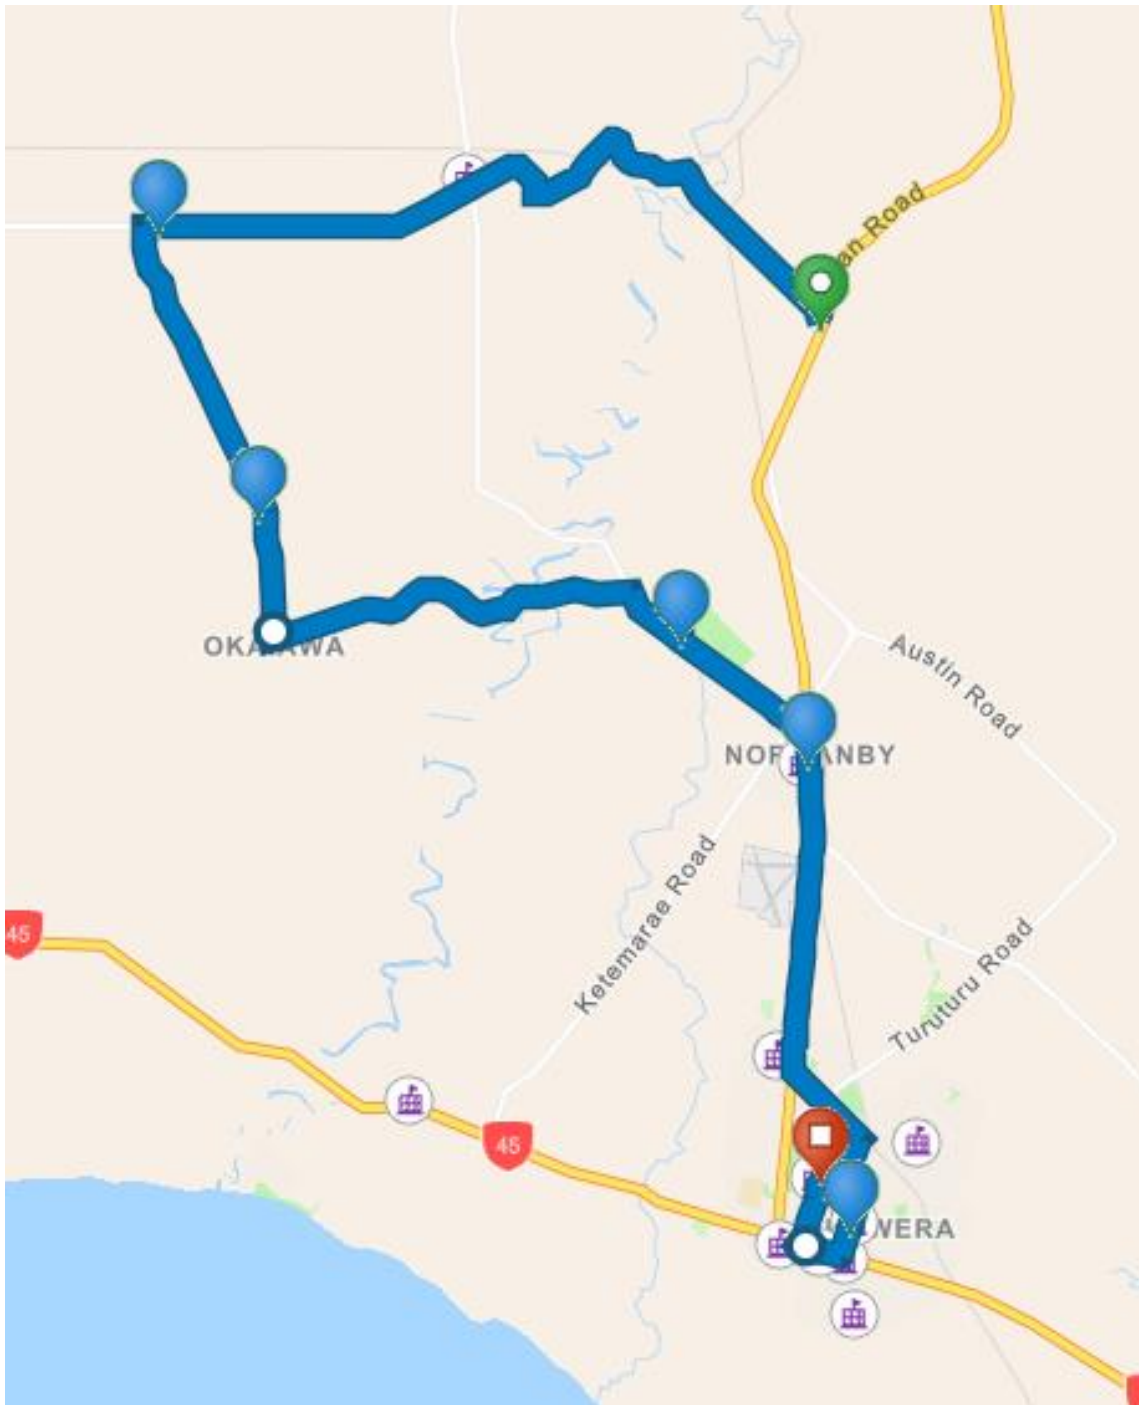

D070106 – Major change.

Route will now start at 682 Meremere Road. Route has been pulled back from the corner of Allen Road to start at 682 Meremere Road. No longer travelling on Turuturu Road and Ohangai Road (these roads are serviced by another run)

D070107 – First pick up on route now 450 Turuturu Road.  
Pull back Ararata Road to 4<sup>th</sup> eligible student at 1122 Ararata Road

D070108 – Major Change - remove leg to Hawera Christian school. Amend route to start at furthest student, not at school.

Pulled route back to 4<sup>th</sup> eligible student on Fraser road. First pick up 452 Fraser road.

No longer traveling on Turuturu Road

D070109 – Amend route to start at furthest eligible student.

Route to start at 135 Upper Glenn Road

No other changes to route.

D070110 – Amend route to start at furthest student, not school.

Route to start cnr Skeet and SH3. No longer travelling down Palmer and Tempsey Road. Instead will use Ahipaipa Road. This is to benefit more eligible students.