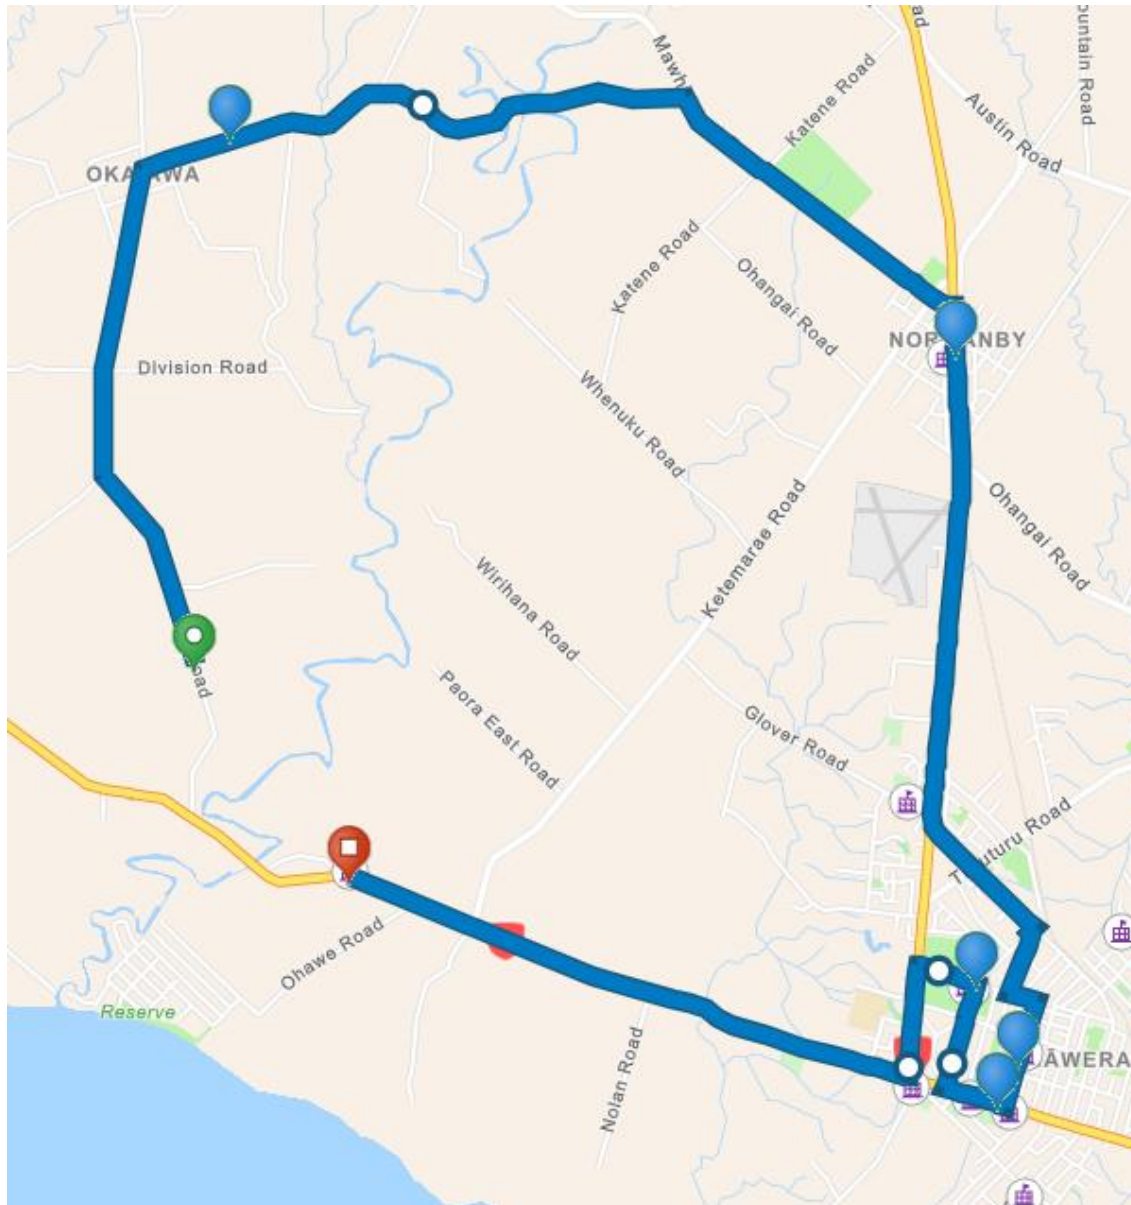

D070102

Route will now start in Manaia and travel via Ohawe, Ketemarae Road, Glover road and to schools.

Route no longer mapped to start at schools.

D070103

Route will start at the top of Kakapirau Road and travel to Ingahape Road. No other changes.

D070104 – Route will now start at 131 Whenuku Road. Route will no longer travel down Ketemarae Road and Glover road (already serviced on D070102). Will no longer service Turuturu as no eligible students.

D070105 – Route amended to start at 4<sup>th</sup> eligible student on route. Route will no longer travel up to Tempsky road, but will cut along Normanby road (to Normanby) and down SH3. No longer travelling on Ohangai Road and Turuturu Road (already serviced by other runs). Route will include leg out to Hawera Christian school. Pm in reverse

D070106 – Major change.

Route will now start at 682 Meremere Road. Route has been pulled back from the corner of Allen Road to start at 682 Meremere Road. No longer travelling on Turuturu Road and Ohangai Road (these roads are serviced by another run)