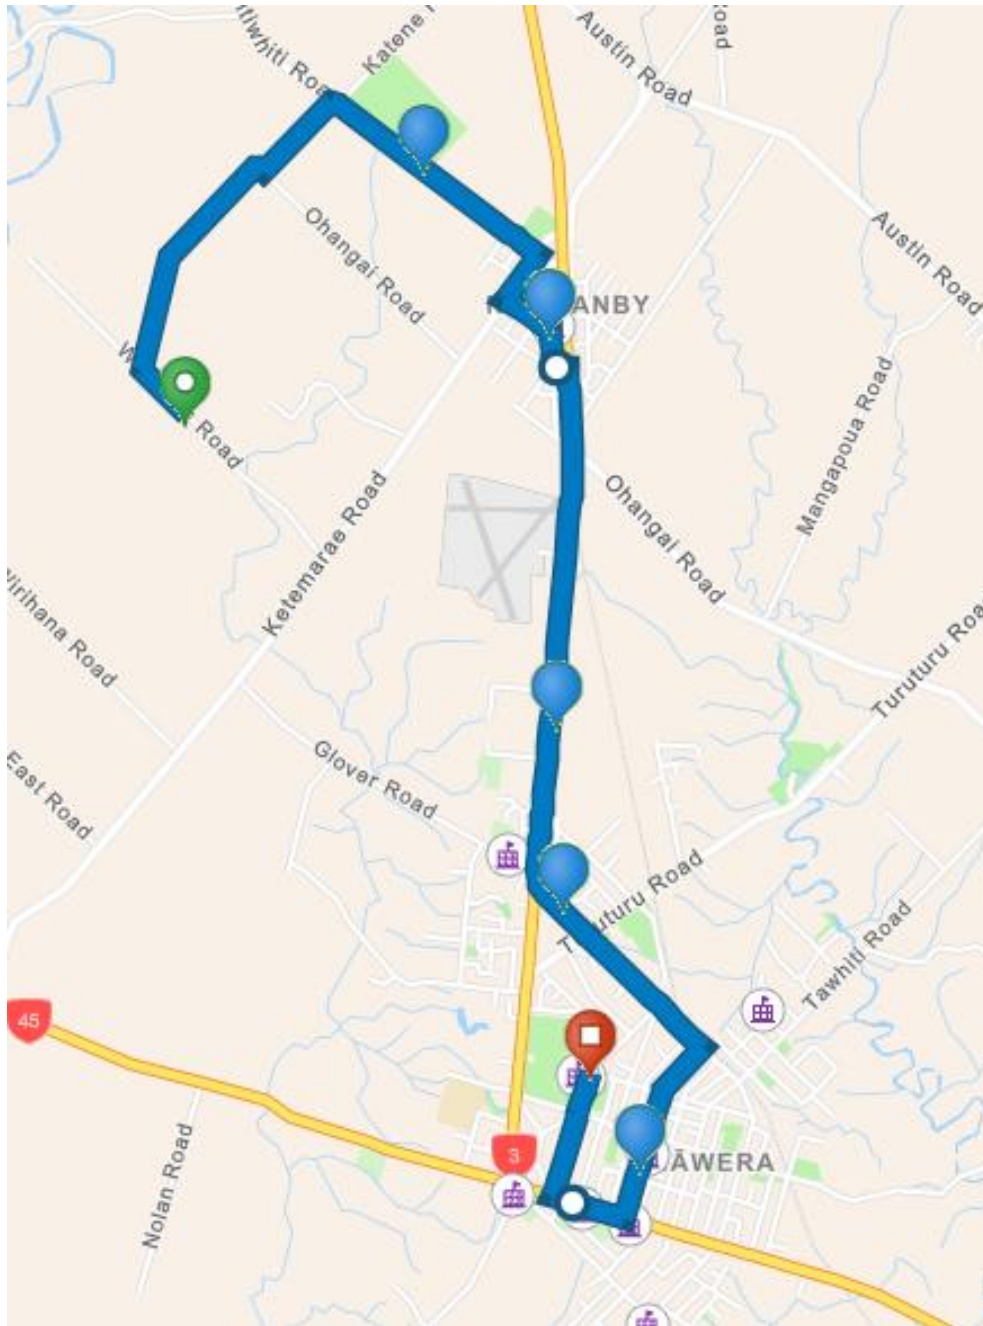

D070102

Route will now start in Manaia and travel via Ohawe, Ketemarae Road, Glover road and to schools.

Route no longer mapped to start at schools.

D070103

Route will start at the top of Kakapirau Road and travel to Ingahape Road. No other changes.

D070104 – Route will now start at 131 Whenuku Road. Route will no longer travel down Ketemarae Road and Glover road (already serviced on D070102). Will no longer service Turuturu as no eligible students.

D070105 – Route amended to start at 4<sup>th</sup> eligible student on route. Route will no longer travel up to Tempsky road, but will cut along Normanby road (to Normanby) and down SH3. No longer travelling on Ohangai Road and Turuturu Road (already serviced by other runs). Route will include leg out to Hawera Christian school. Pm in reverse

D070106 – Major change.

Route will now start at 682 Meremere Road. Route has been pulled back from the corner of Allen Road to start at 682 Meremere Road. No longer travelling on Turuturu Road and Ohangai Road (these roads are serviced by another run)