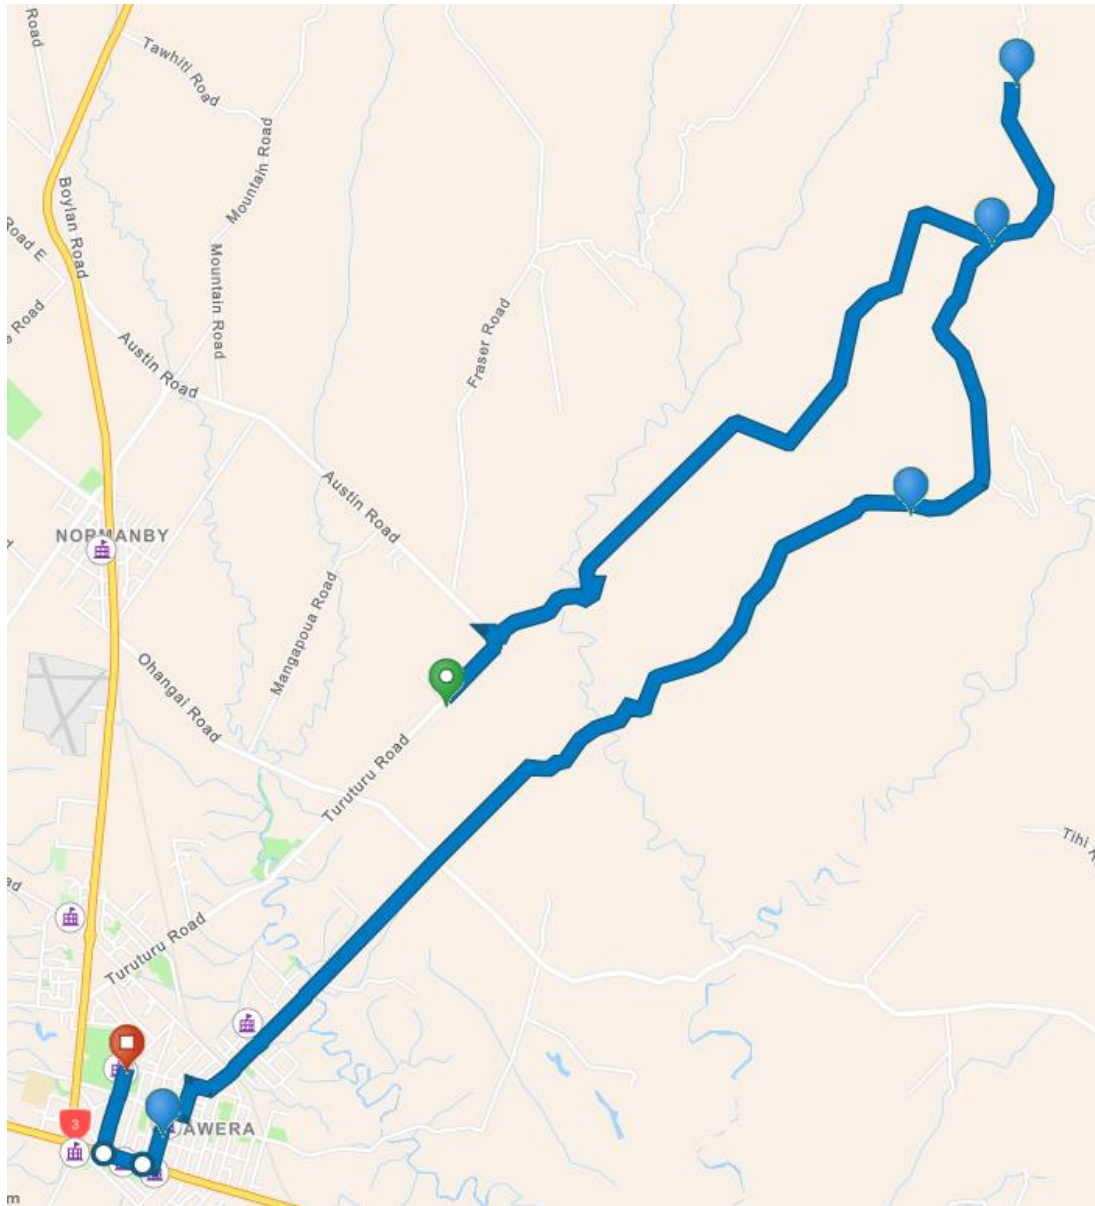

D070102

Route will now start in Manaia and travel via Ohawe, Ketemarae Road, Glover road and to schools.

Route no longer mapped to start at schools.

D070103

Route will start at the top of Kakapirau Road and travel to Ingahape Road. No other changes.

D070104 – Route will now start at 131 Whenuku Road. Route will no longer travel down Ketemarae Road and Glover road (already serviced on D070102). Will no longer service Turuturu as no eligible students.

D070105 – Route amended to start at 4<sup>th</sup> eligible student on route. Route will no longer travel up to Tempsky road, but will cut along Normanby road (to Normanby) and down SH3. No longer travelling on Ohangai Road and Turuturu Road (already serviced by other runs). Route will include leg out to Hawera Christian school. Pm in reverse

D070106 – Major change.

Route will now start at 682 Meremere Road. Route has been pulled back from the corner of Allen Road to start at 682 Meremere Road. No longer travelling on Turuturu Road and Ohangai Road (these roads are serviced by another run)