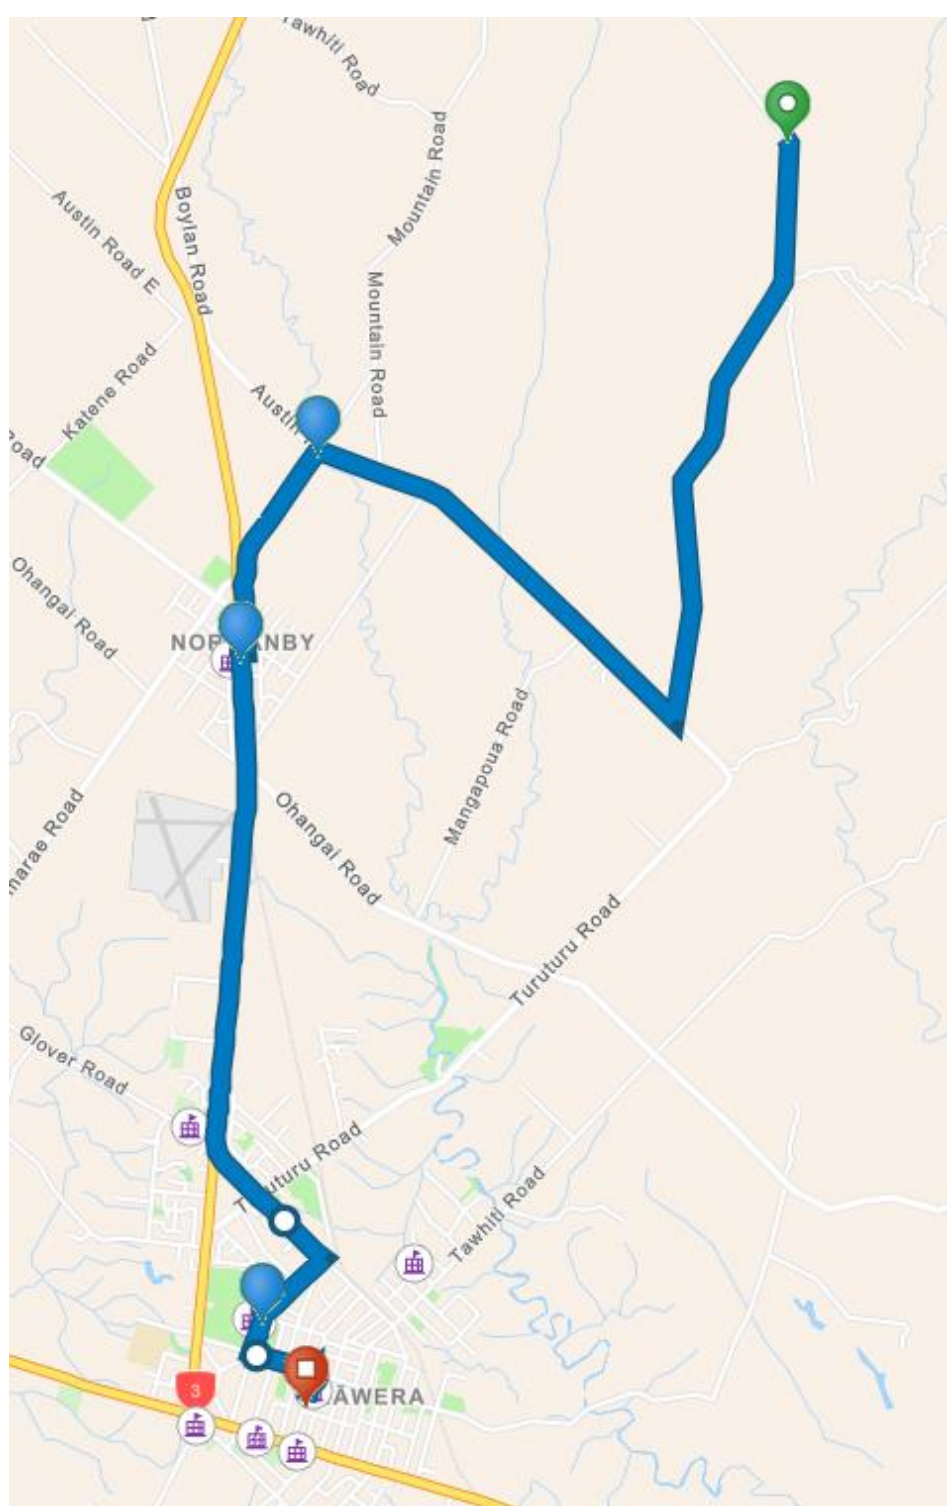

D070102

Route will now start in Manaia and travel via Ohawe, Ketemarae Road, Glover road and to schools.

Route no longer mapped to start at schools.

D070103

Route will start at the top of Kakapirau Road and travel to Ingahape Road. No other changes.

D070105 – Route amended to start at 4<sup>th</sup> eligible student on route. Route will no longer travel up to Tempsky road, but will cut along Normanby road (to Normanby) and down SH3. No longer travelling on Ohangai Road and Turuturu Road (already serviced by other runs). Route will include leg out to Hawera Christian school. Pm in reverse

D070106 – Major change.

Route will now start at 682 Meremere Road. Route has been pulled back from the corner of Allen Road to start at 682 Meremere Road. No longer travelling on Turuturu Road and Ohangai Road (these roads are serviced by another run)

D070107 – First pick up on route now 450 Turuturu Road.  
Pull back Ararata Road to 4<sup>th</sup> eligible student at 1122 Ararata Road

D070108 – Major Change - remove leg to Hawera Christian school. Amend route to start at furthest student, not at school.