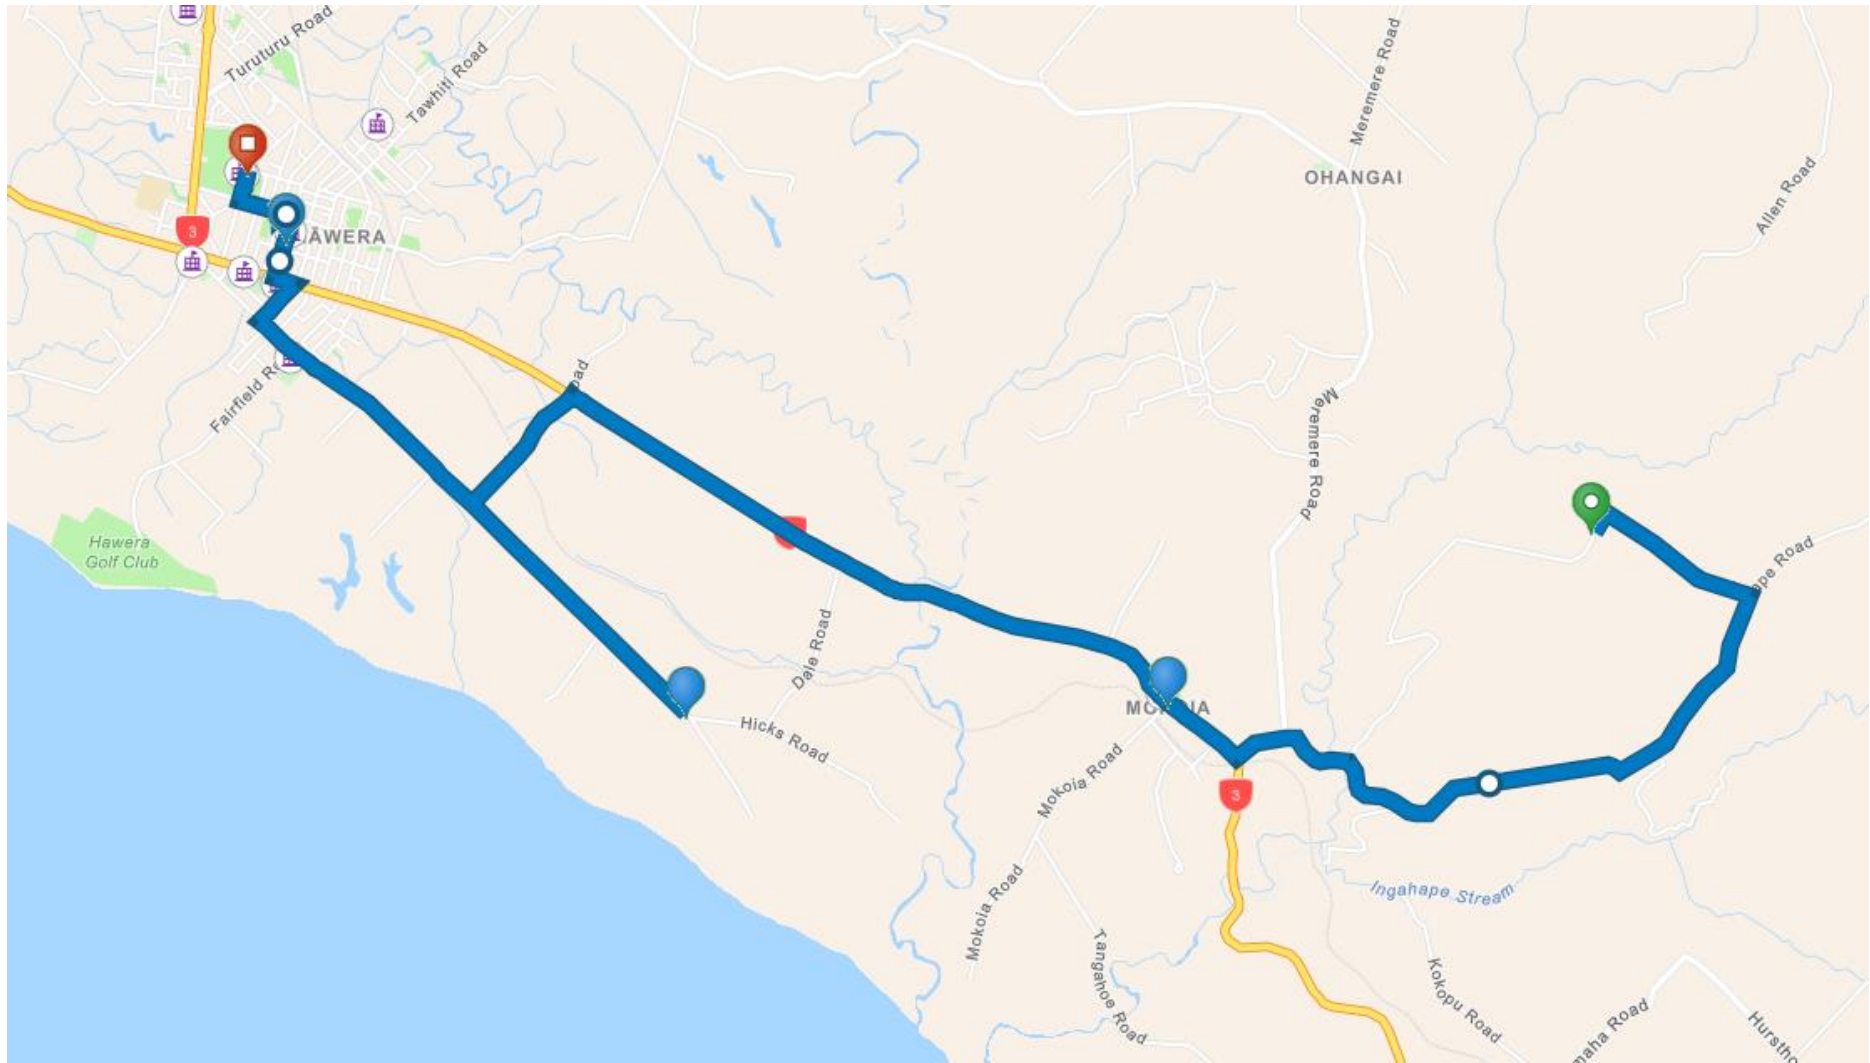

D070102

Route will now start in Manaia and travel via Ohawe, Ketemarae Road, Glover road and to schools.

Route no longer mapped to start at schools.

D070103

Route will start at the top of Kakapirau Road and travel to Ingahape Road. No other changes.

D070104 – Route will now start at 131 Whenuku Road. Route will no longer travel down Ketemarae Road and Glover road (already serviced on D070102). Will no longer service Turuturu as no eligible students.

D070106 – Major change.

Route will now start at 682 Meremere Road. Route has been pulled back from the corner of Allen Road to start at 682 Meremere Road. No longer travelling on Turuturu Road and Ohangai Road (these roads are serviced by another run)

D070107 – First pick up on route now 450 Turuturu Road.  
Pull back Ararata Road to 4<sup>th</sup> eligible student at 1122 Ararata Road

D070108 – Major Change - remove leg to Hawera Christian school. Amend route to start at furthest student, not at school.